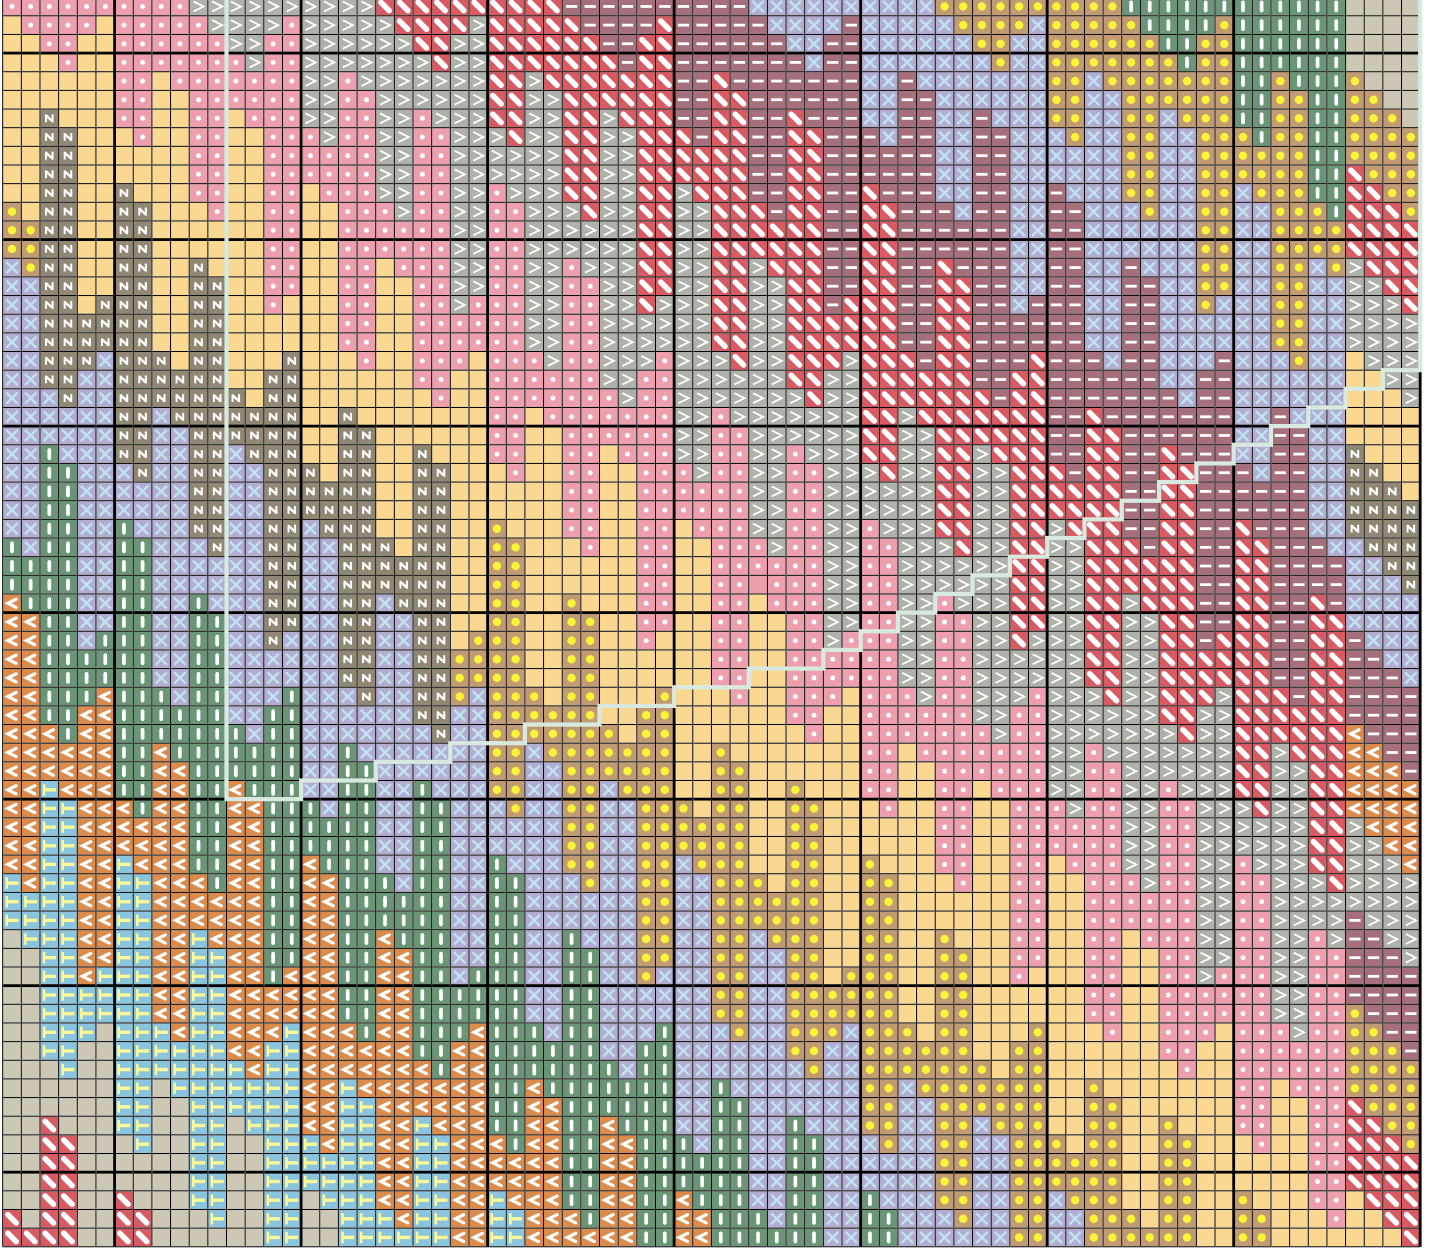

TOP
LEFT
HALF OF
CARDIGAN

TOP
RIGHT
HALF OF
CARDIGAN

**BOTTOM
LEFT
HALF OF
CARDIGAN**

**BOTTOM
RIGHT
HALF OF
CARDIGAN**

- Color Key**
- Dk brown (A)
 - Chestnut (B)
 - Lt brown (C)
 - Green (D)
 - Dk red (E)
 - Charcoal (F)
 - Lt orange (G)
 - Lilac (H)
 - Burgundy (I)
 - Fuchsia (J)
 - Dk orange (K)
 - Turquoise (L)
 - Blue (M)