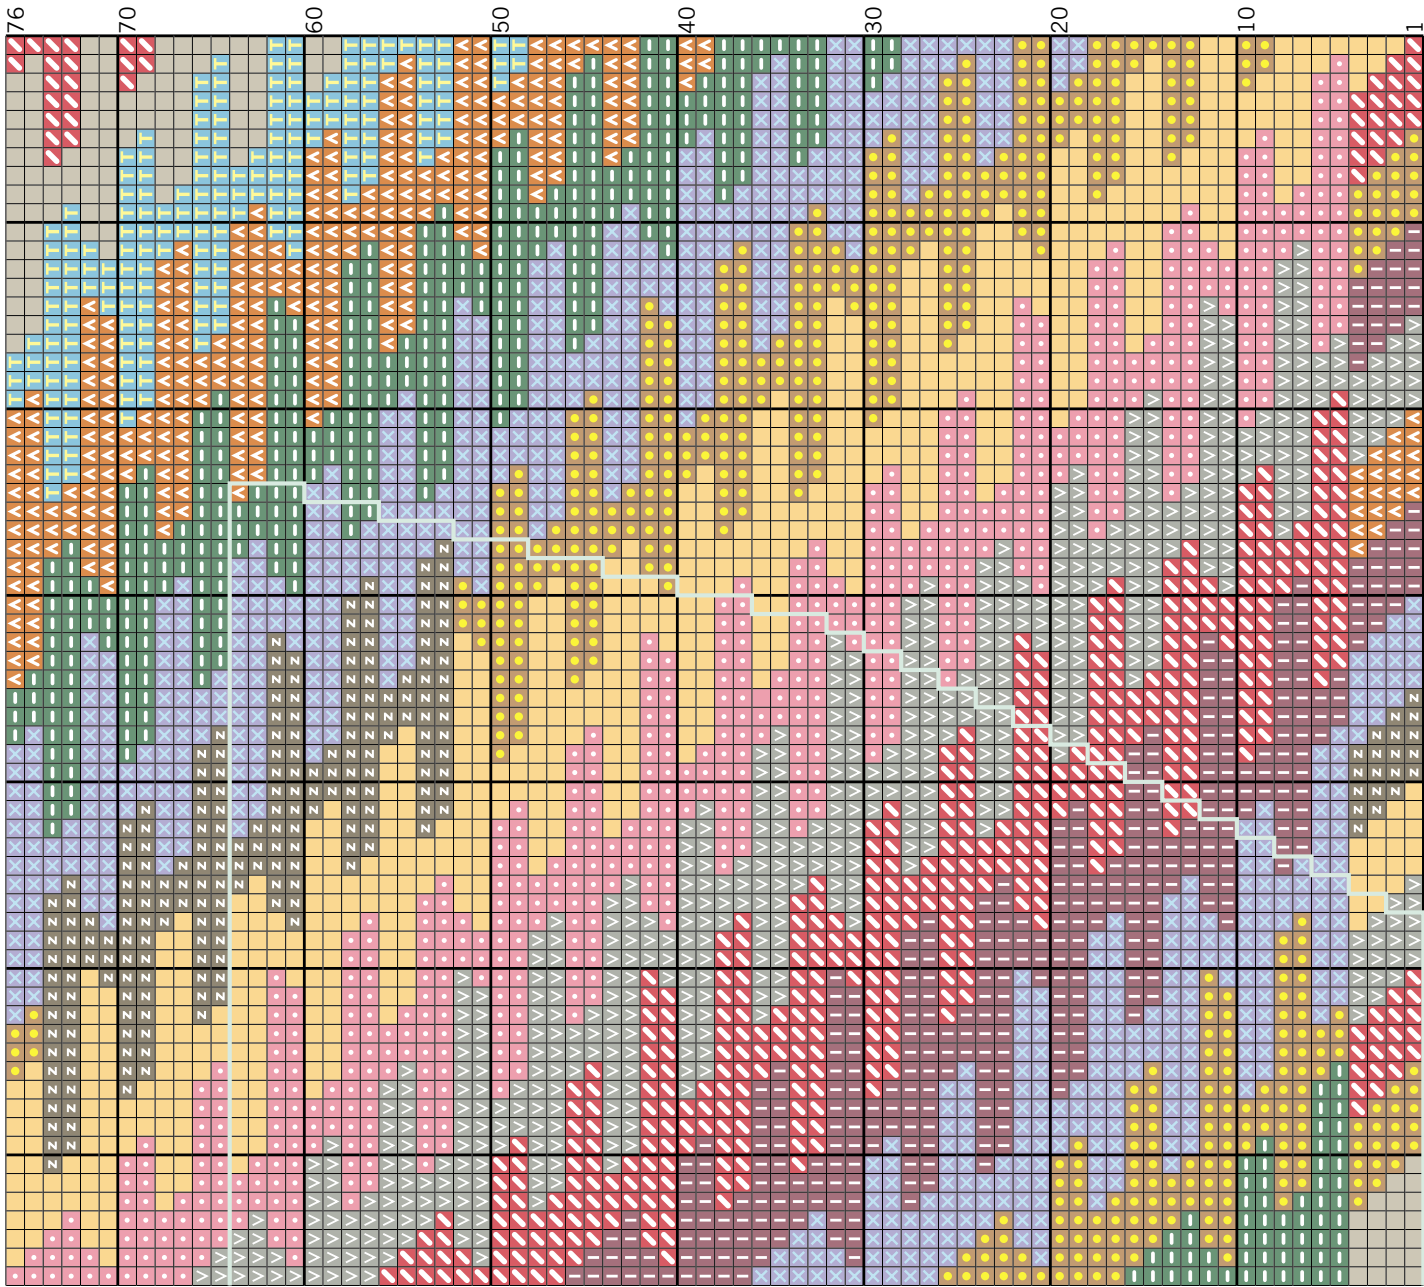

TOP
LEFT
HALF OF
CARDIGAN

TOP
RIGHT
HALF OF
CARDIGAN

**BOTTOM
LEFT
HALF OF
CARDIGAN**

**BOTTOM
RIGHT
HALF OF
CARDIGAN**

- Color Key**
- Dk brown (A)
 - Chestnut (B)
 - Lt brown (C)
 - Green (D)
 - Dk red (E)
 - Charcoal (F)
 - Lt orange (G)
 - Lilac (H)
 - Burgundy (I)
 - Fuchsia (J)
 - Dk orange (K)
 - Turquoise (L)
 - Blue (M)