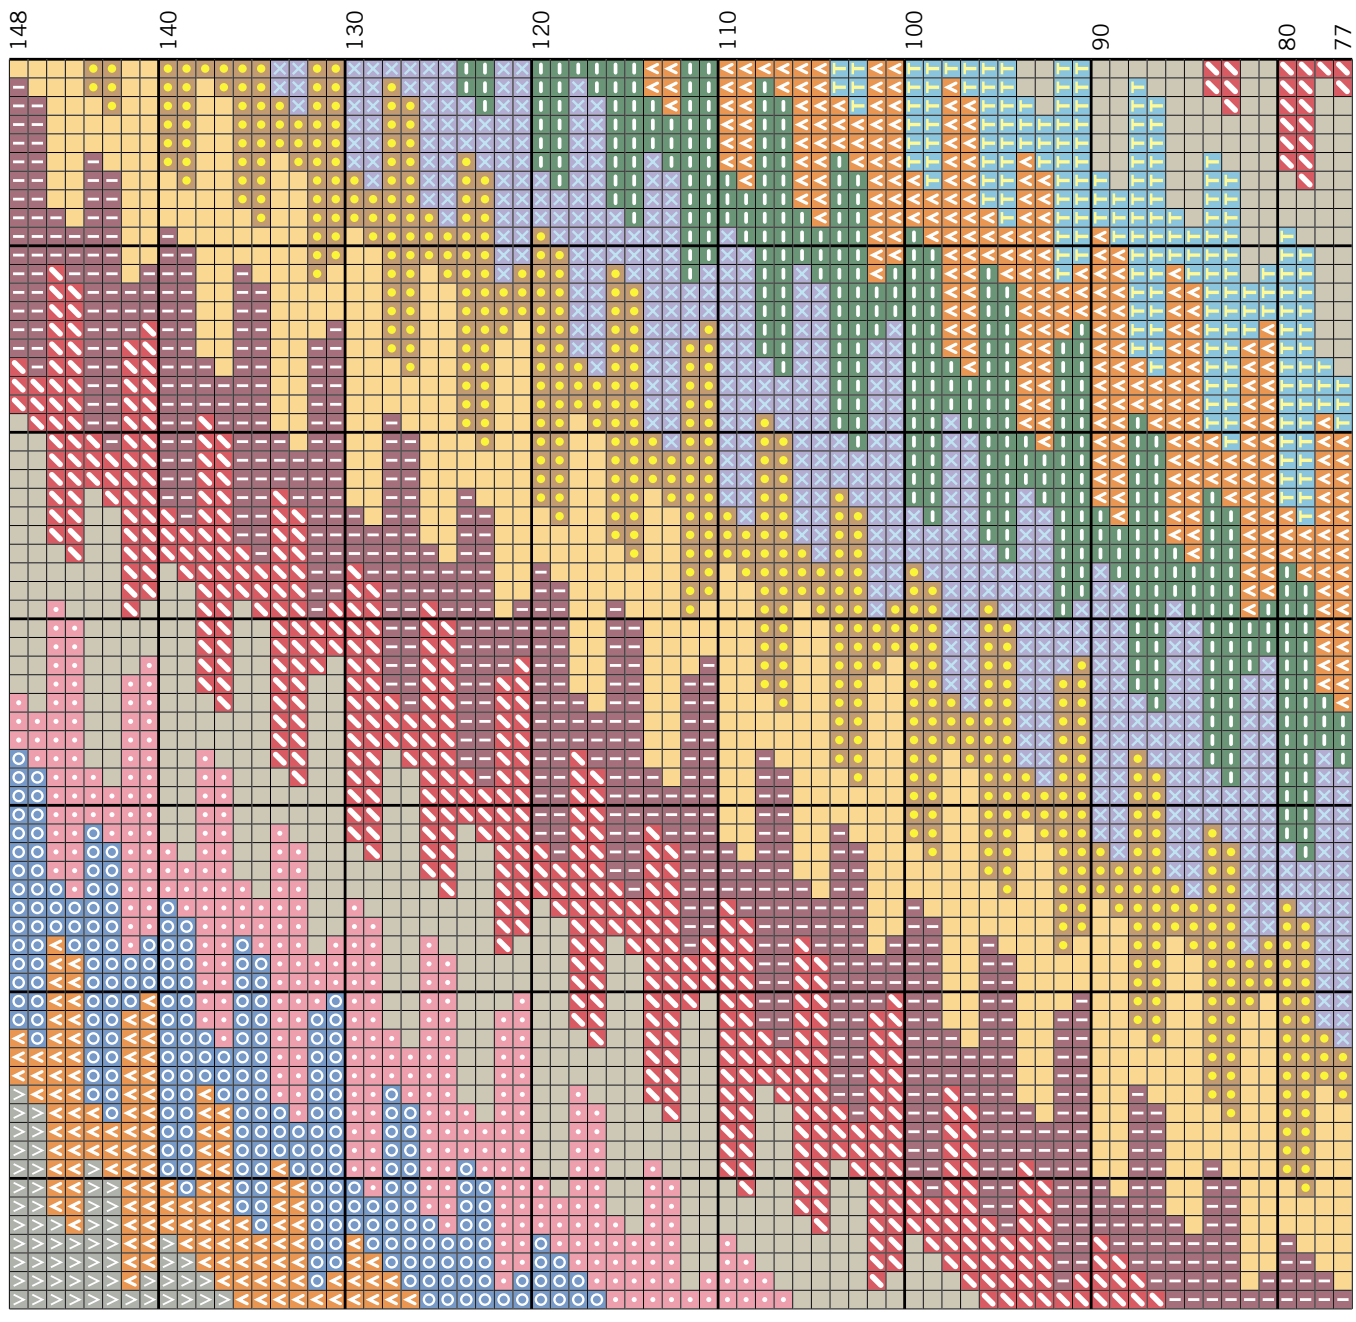

TOP
LEFT
HALF OF
CARDIGAN

TOP
RIGHT
HALF OF
CARDIGAN

**BOTTOM
LEFT
HALF OF
CARDIGAN**

**BOTTOM
RIGHT
HALF OF
CARDIGAN**

- Color Key**
- Dk brown (A)
 - Chestnut (B)
 - Lt brown (C)
 - Green (D)
 - Dk red (E)
 - Charcoal (F)
 - Lt orange (G)
 - Lilac (H)
 - Burgundy (I)
 - Fuchsia (J)
 - Dk orange (K)
 - Turquoise (L)
 - Blue (M)