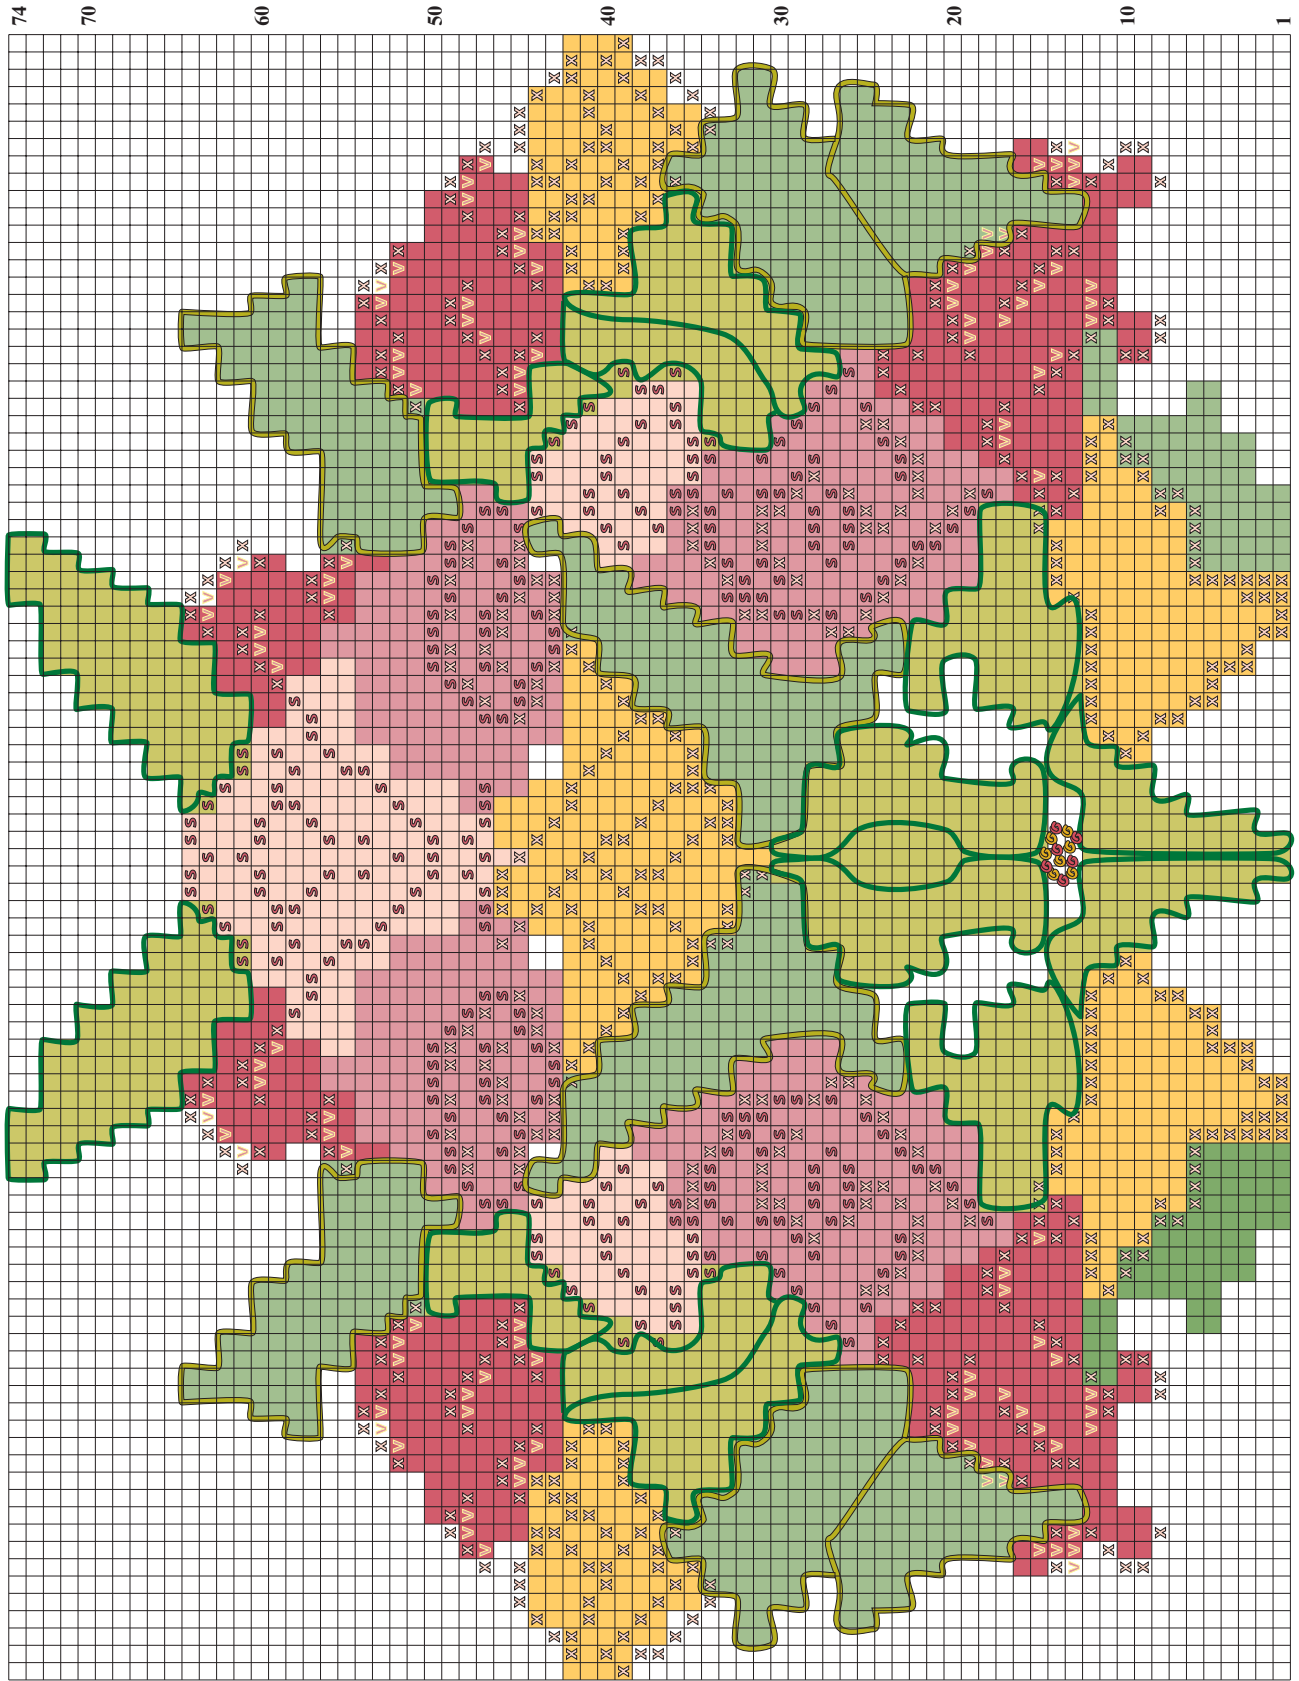

# ROSES CHART

74

70

60

50

40

30

20

10

1

95 sts

- Color Key**
- Ocean floor (MC)
  - Vermillion (A)
  - Scarlet's dark secret (B)
  - Bronze (C)
  - Sorbet (D)
  - Fauna (E)
  - Good earth (F)
- Stitch Key**
- Vermillion (A) duplicate stitch
  - Scarlet's dark secret (B) duplicate stitch
  - Sorbet (D) duplicate stitch
  - French knot
  - Chain stitch (outline)