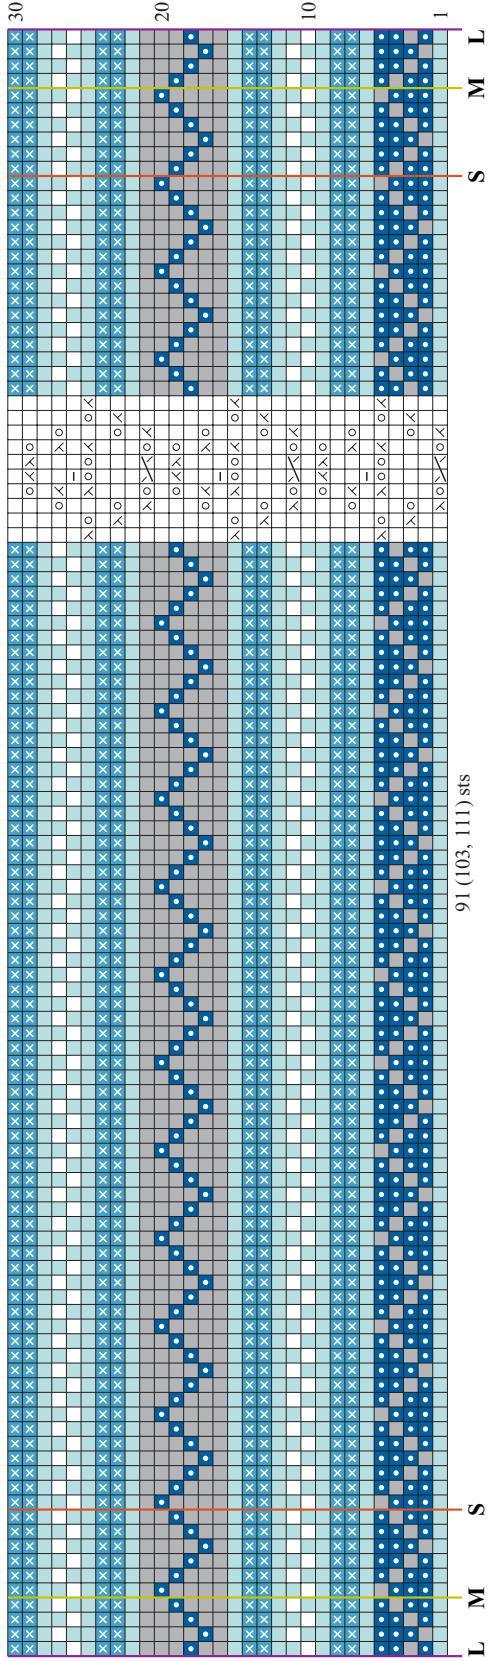

**FRONT**

91 (103, 111) sts

**BACK**

91 (103, 111) sts

- Color Key**
- Purple
  - Aqua
  - Dove
  - Cobalt
  - Petrol

- Stitch Key**
- K on RS, p on WS
  - P on RS, k on WS
  - Yo
  - K2tog
  - Ssk
  - 2-st RT