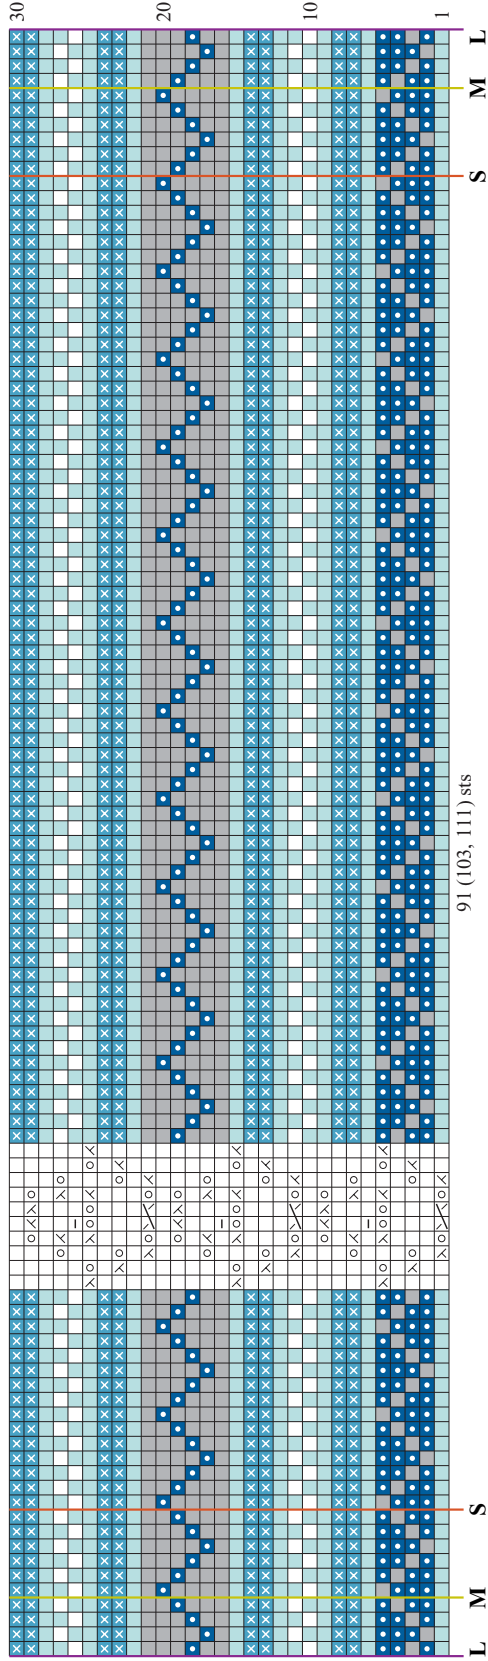

**FRONT**

91 (103, 111) sts

**BACK**

91 (103, 111) sts

- Color Key**
- Purple
  - Aqua
  - Dove
  - Cobalt
  - Petrol

- Stitch Key**
- K on RS, p on WS
  - P on RS, k on WS
  - Yo
  - K2tog
  - Ssk
  - 2-st RT